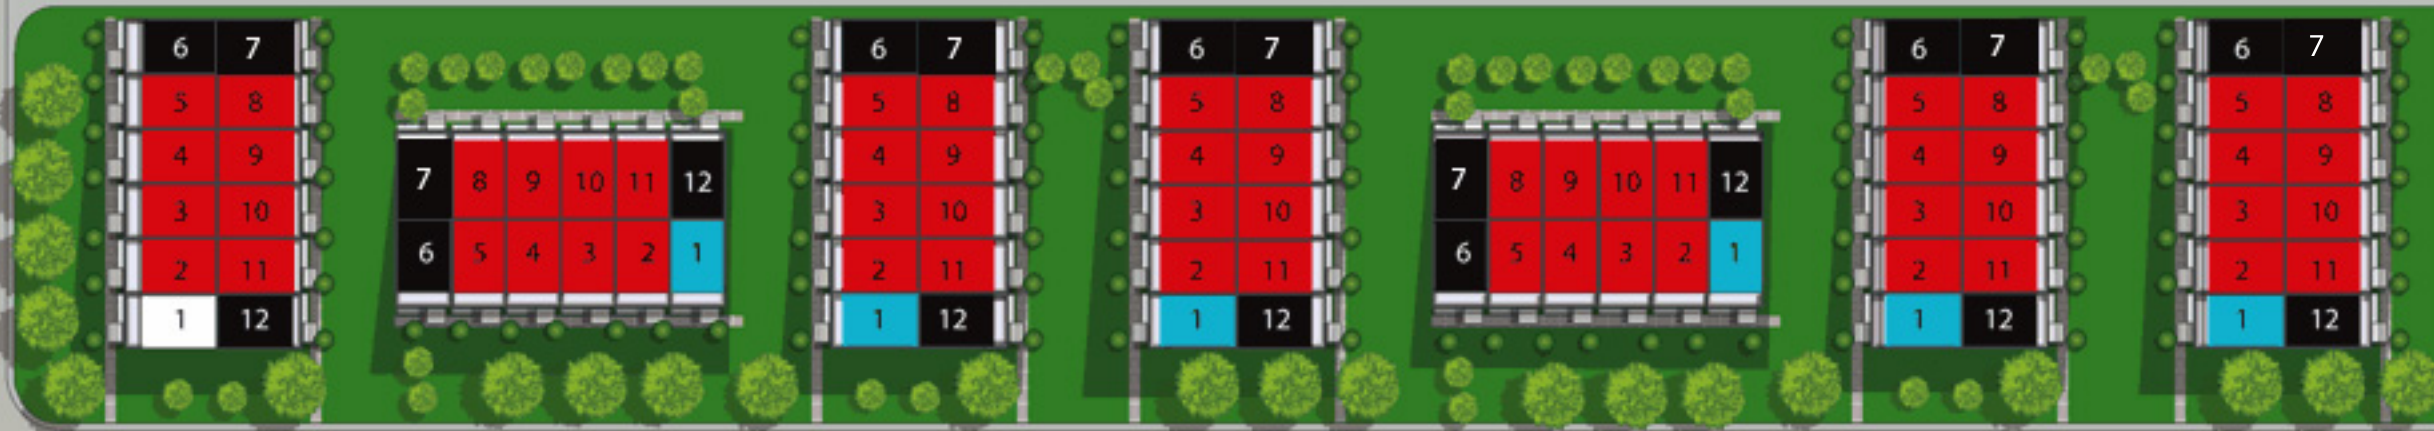

- 2 Bedroom + Den
- 3 Bedroom
- 3 Bedroom + Den
- Model

Opus84
Live Better

Greylawn Crescent

Victoria Park Avenue